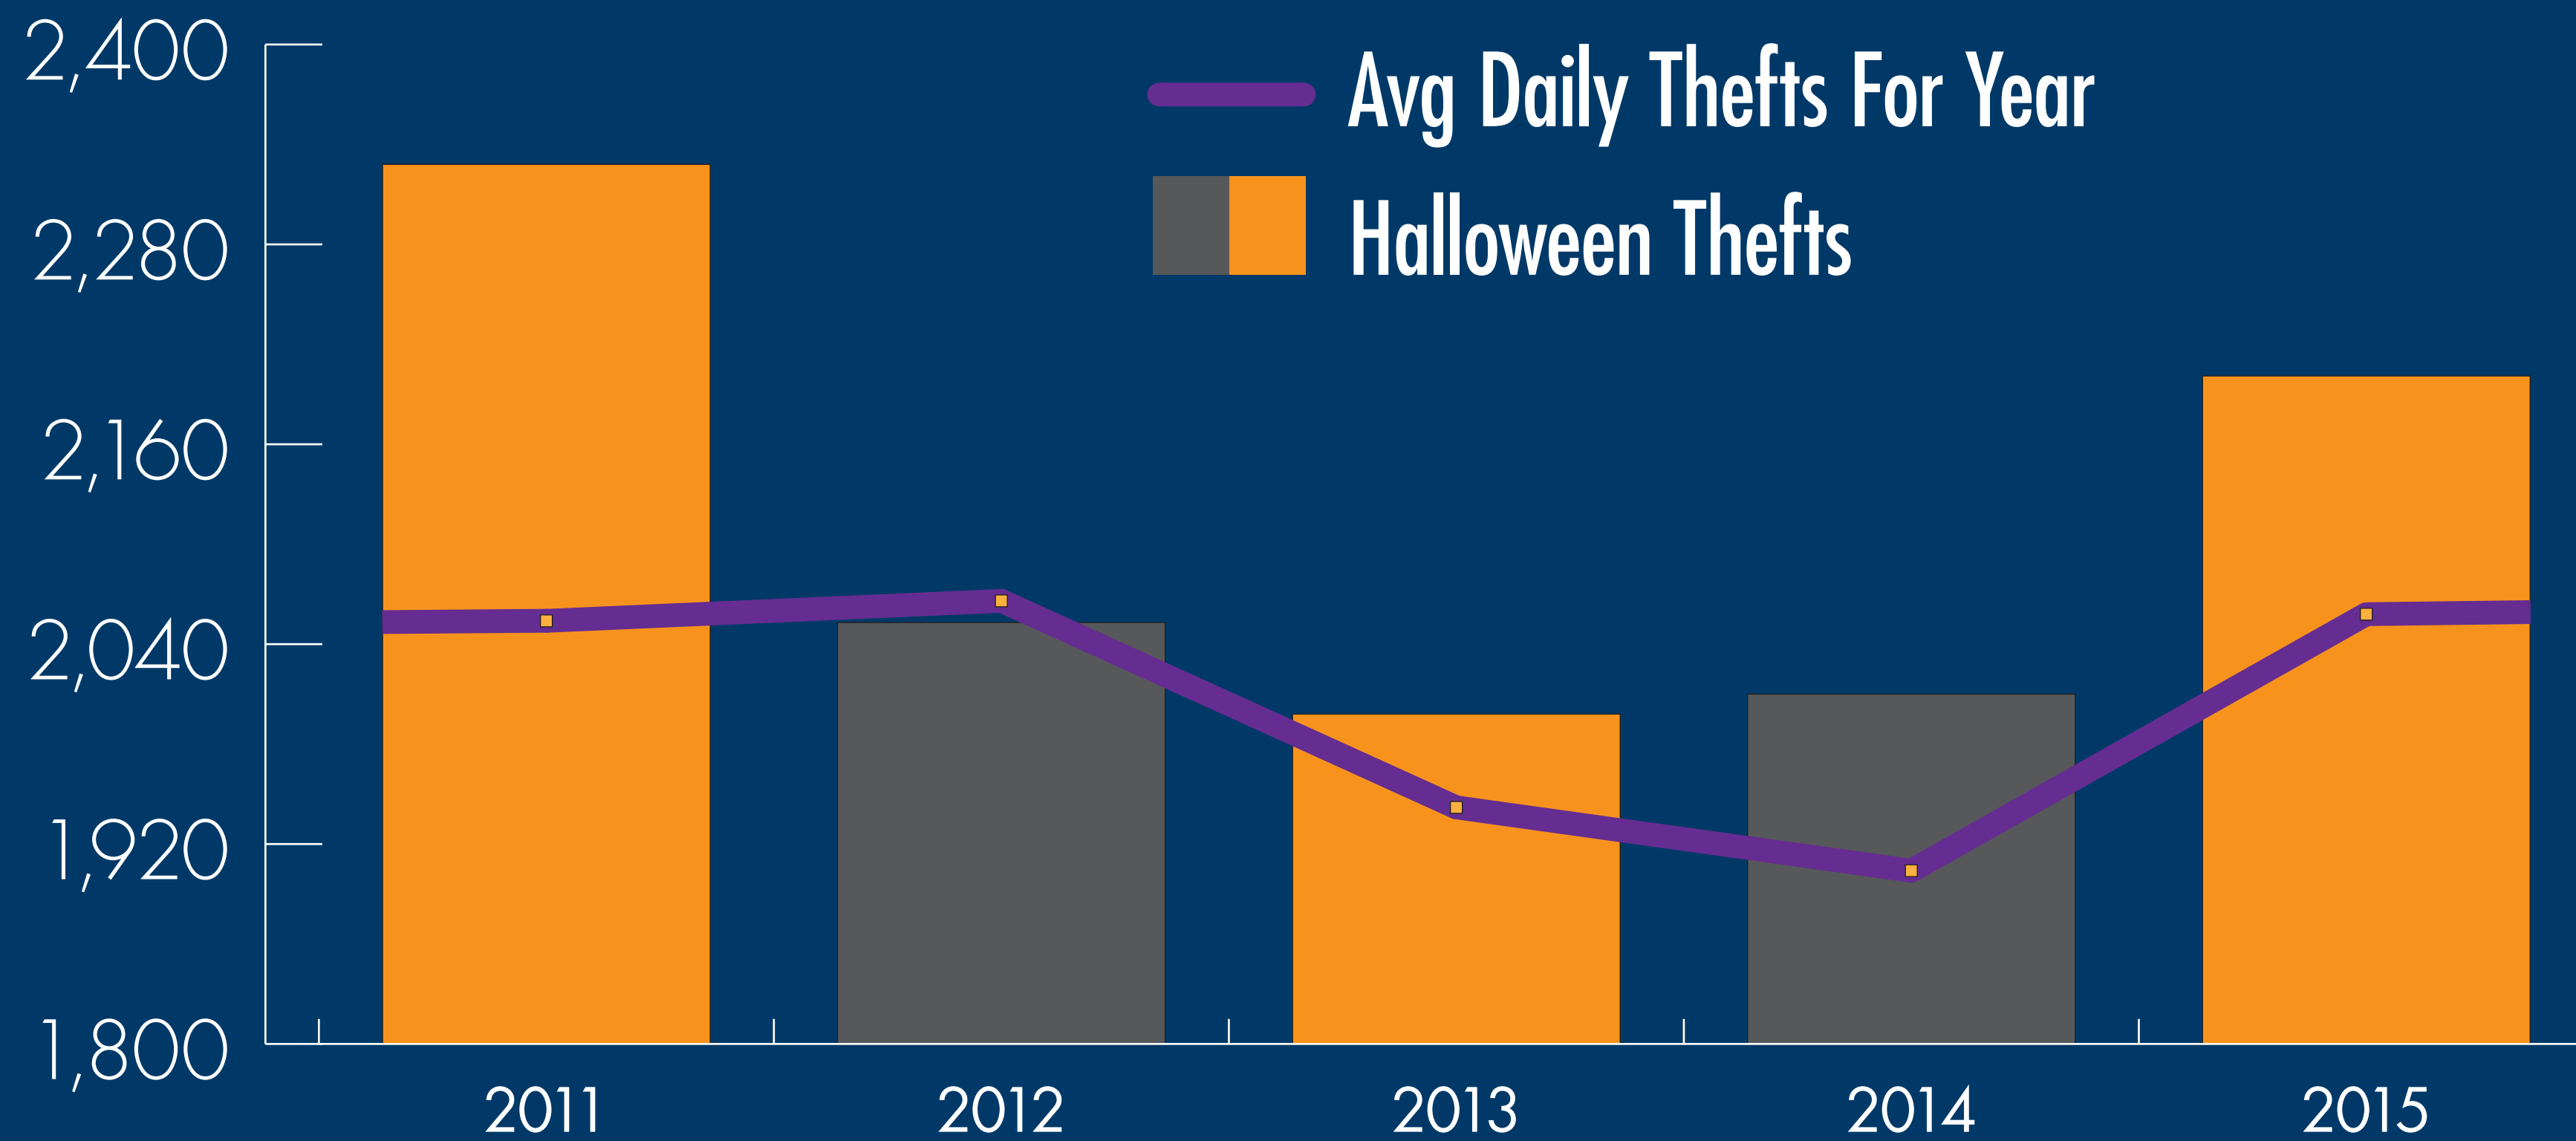

HALLOWEEN VEHICLE THEFTS

HALLOWEEN DAY TOTAL THEFTS

2011	2012	2013	2014	2015
2,328	2,053	1,998	2,010	2,201

AVERAGE DAILY THEFTS FOR THE YEAR

2011	2012	2013	2014	2015
2,054	2,066	1,942	1,904	2,058